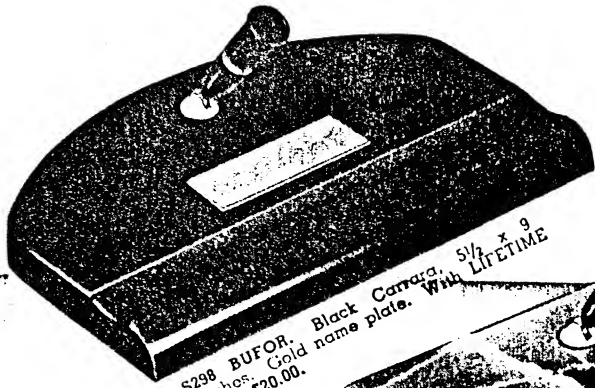

S278 BUFI. Green Brazilian Onyx. 5 x 8 inches. Gold trim. Two pencil grooves. With LIFETIME pen $20.00.

SO MANY GIFTS ARE QUICKLY LAID ASIDE — BUT NOT THESE

S298 BUFOR. Black Carrara. 5 1/2 x 9 inches. Gold name plate. With LIFETIME pen $20.00.